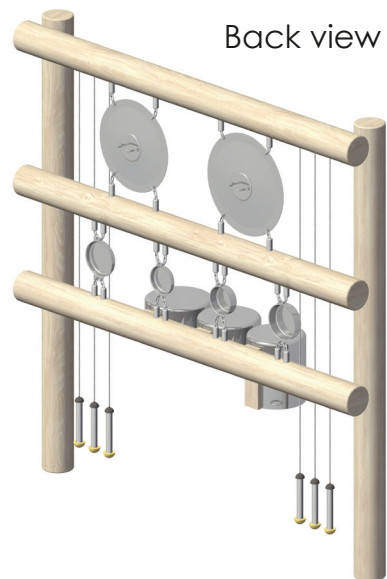

MOTRIKO

Manufactured by ecoplay.eu

Real-life music:
Robinia wood outdoor
musical instrument with
real-life stainless steel
kitchenware

Front view

Creativity in
combining sounds and
composing own rhythmic
patterns

Listening to each other
and group collaboration

Fall height (cm): 0

Age group (years): teens, adults and elderly

Option: for kids and wheel chair users the play
can be ordered under code 19119