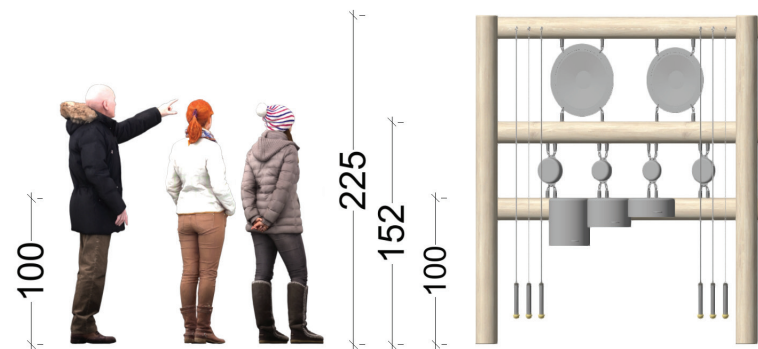

Listening to each other
and group collaboration

Fall height (cm): 0

Age group (years): teens, adults and elderly

Option: for kids and wheel chair users the play
can be ordered under code 19119