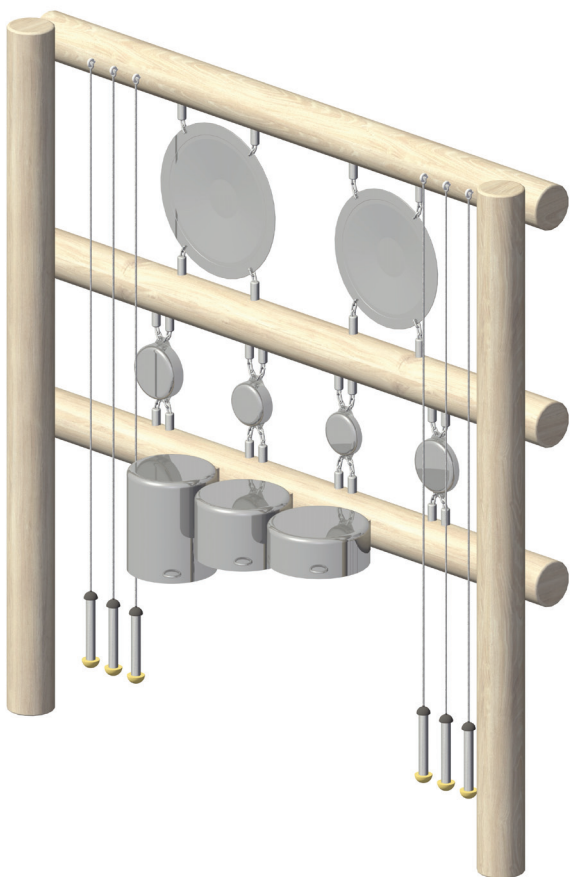

19129

Copyright © 2023 Vesna Duval All rights reserved. Production of this model is allowed only to Eko igrala d.o.o. Eco play I.l.c., copying is prohibited. All models are registered with ProtectMyWork.com

MOTRIKO

Manufactured by ecoplay.eu

Real-life music:
Robinia wood outdoor
musical instrument with
real-life stainless steel
kitchenware

Front view

Creativity in
combining sounds and
composing own rhythmic
patterns

Listening to each other
and group collaboration

Fall height (cm): 0

Age group (years): teens, adults and elderly

Option: for kids and wheel chair users the play
can be ordered under code 19119