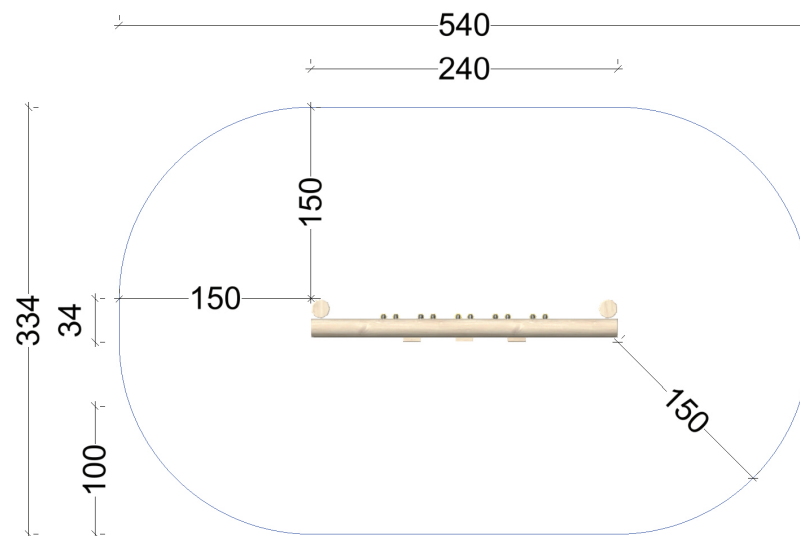

Fall height (cm): 30

Age group (years): teens, adults and elderly

Option: for kids and wheel chair users the play is 160 cm high and can be ordered under code 19110

19120

Copyright © 2022 Vesna Duval All rights reserved. Production of this model is allowed only to Eko igrala d.o.o. Eco play l.l.c., copying is prohibited. All models are registered with ProtectMyWork.com