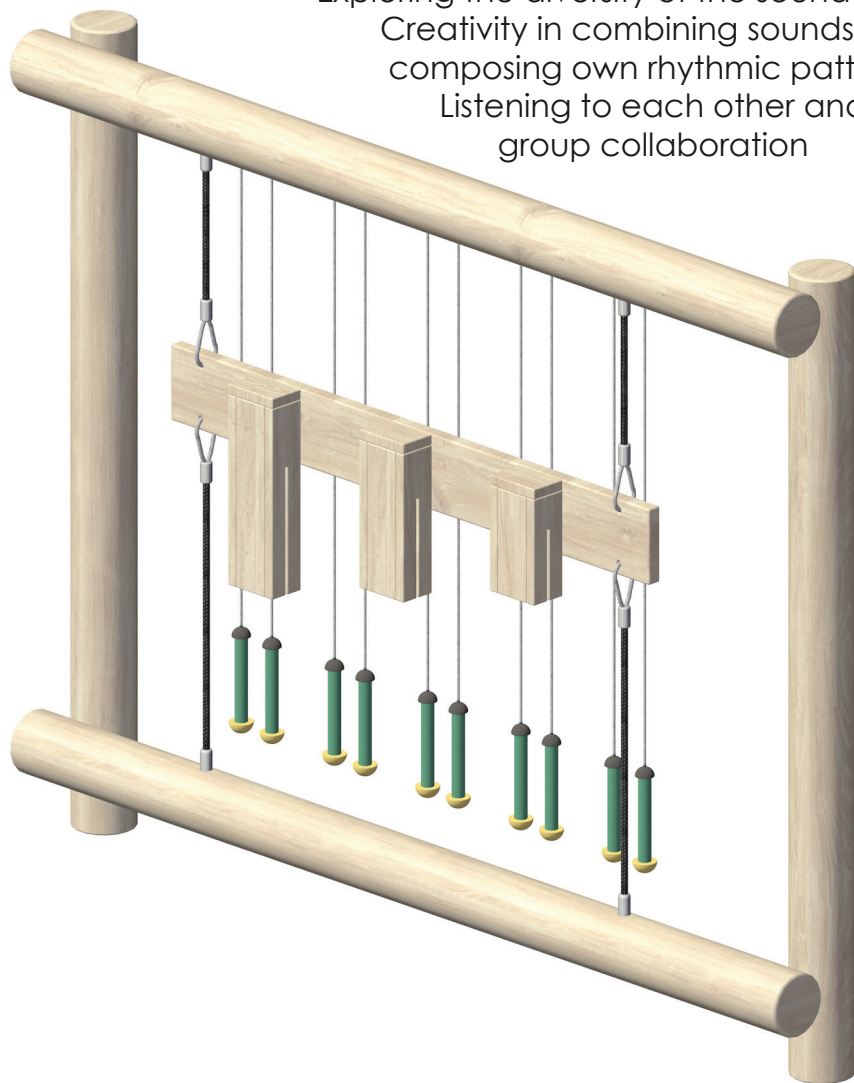

MOTRIKO

Manufactured by ecoplay.eu

Robinia wood outdoor musical instrument for multiple users

Exploring the diversity of the sound of wood
Creativity in combining sounds and
composing own rhythmic patterns
Listening to each other and
group collaboration

Fall height (cm): 30

Age group (years): teens, adults and elderly

Option: for kids and wheel chair users the play is 160 cm high and can be ordered under code 19110

19120

Copyright © 2022 Vesna Duval All rights reserved. Production of this model is allowed only to Eko igrala d.o.o. Eco play l.l.c., copying is prohibited. All models are registered with ProtectMyWork.com