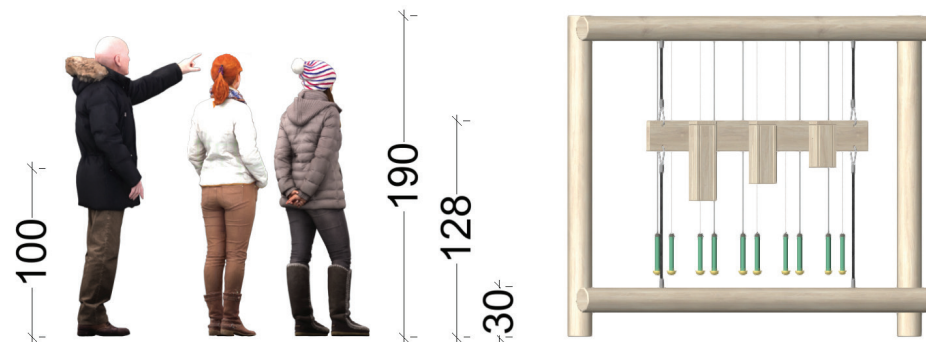

MOTRIKO

Manufactured by ecoplay.eu

Robinia wood outdoor musical instrument for multiple users

Exploring the diversity of the sound of wood
Creativity in combining sounds and
composing own rhythmic patterns
Listening to each other and
group collaboration

Fall height (cm): 30

Age group (years): teens, adults and elderly

Option: for kids and wheel chair users the play is 160 cm high and can be ordered under code 19110

19120

Copyright © 2022 Vesna Duval All rights reserved. Production of this model is allowed only to Eko igrala d.o.o. Eco play l.l.c., copying is prohibited. All models are registered with ProtectMyWork.com