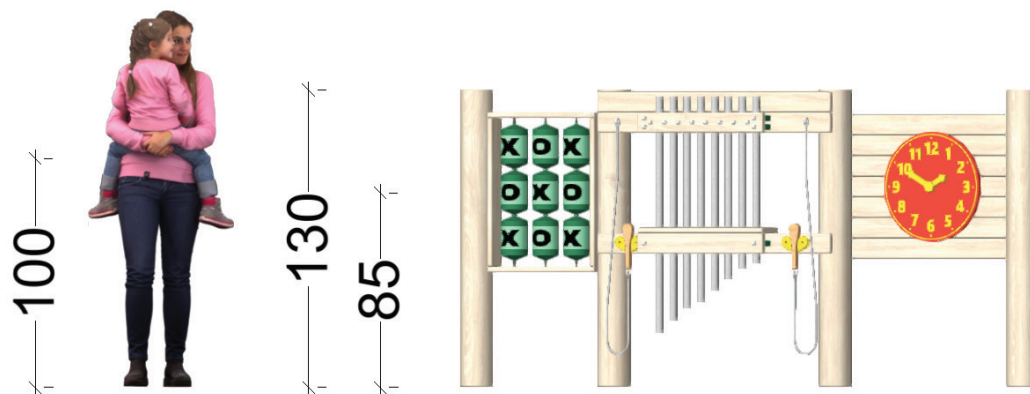

MOTRIKO
Manufactured by ecoplay.eu

Fall height (cm): 0

Age group (years): from 3 to 5

Option: for age group from 5 to 8 years
the play is 150 cm high and can be
ordered under code 19107

Top view & dimensions