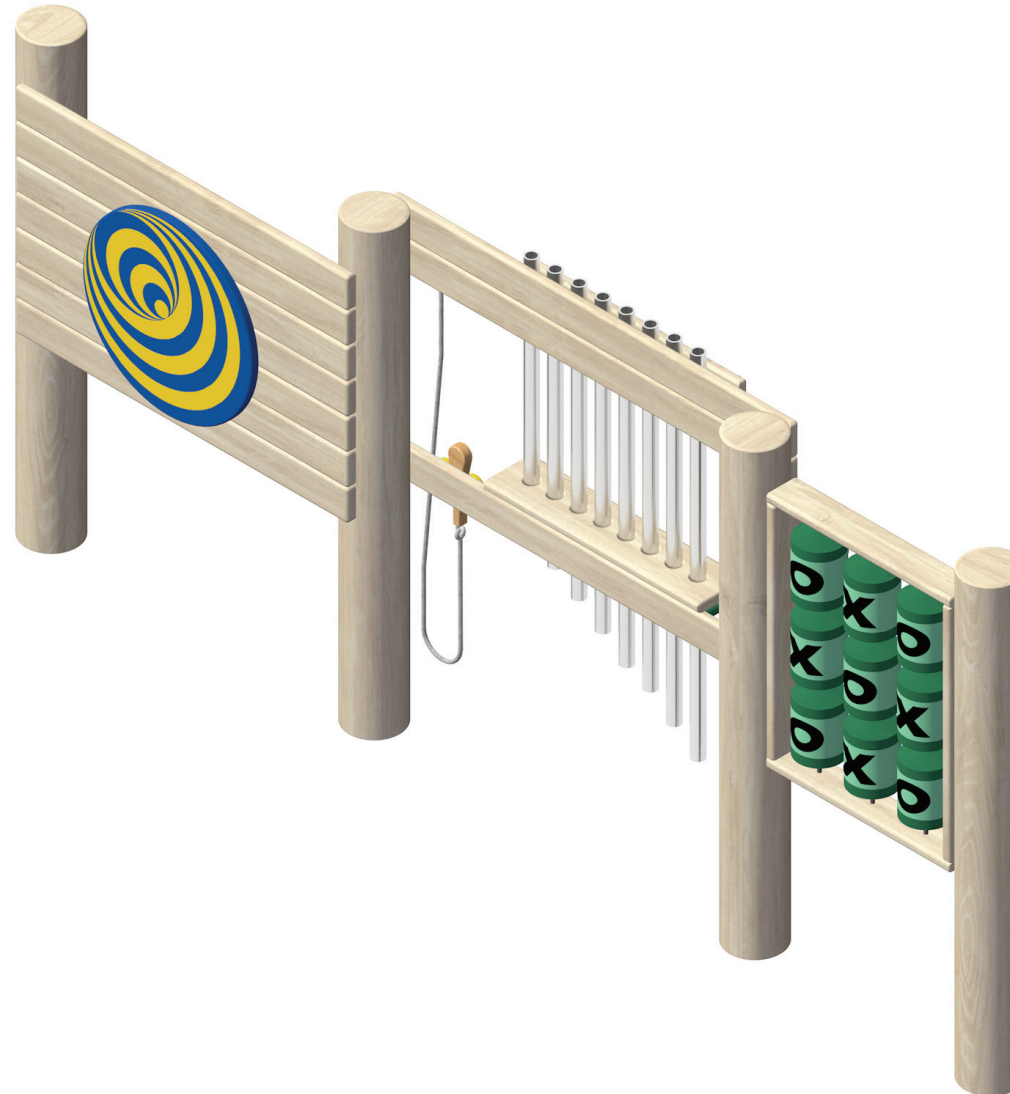

MOTORIKO

Manufactured by ecoplay.eu

3d view 2

This product is organic and hand-made. As Robinia wood has a high content of natural preservatives there is no need to treat the wood with chemicals. Ecoplays' Robinia equipment is designed to offer a wide range of play/workout options and is hand-made by Ecoplays' experts.

MOTORIKO

Manufactured by ecoplay.eu

Virtual reality detail 1

Ecoplays' own unique, innovative design, safety expertise, and traditional handcrafted procedures make Ecoplays' products attractive, durable, and safe. The equipment for children is produced according to EN 1176. The equipment for adults and teens is produced according to EN 16630.

MOTORIKO

Manufactured by ecoplay.eu

Groud view & heights

Ecoplay uses only the best Robinia wood which is selected by the Ecoplays' wood expert in the forests and is transported directly from the forests to the Ecoplays' production. The wood comes directly from the owners of the forests to Ecoplays' production team, so the source is known.

MOTRIKO
Manufactured by ecoplay.eu

Fall height (cm): 0

Age group (years): from 3 to 5

Option: for age group from 5 to 8 years
the play is 150 cm high and can be
ordered under code 19107

Top view & dimensions