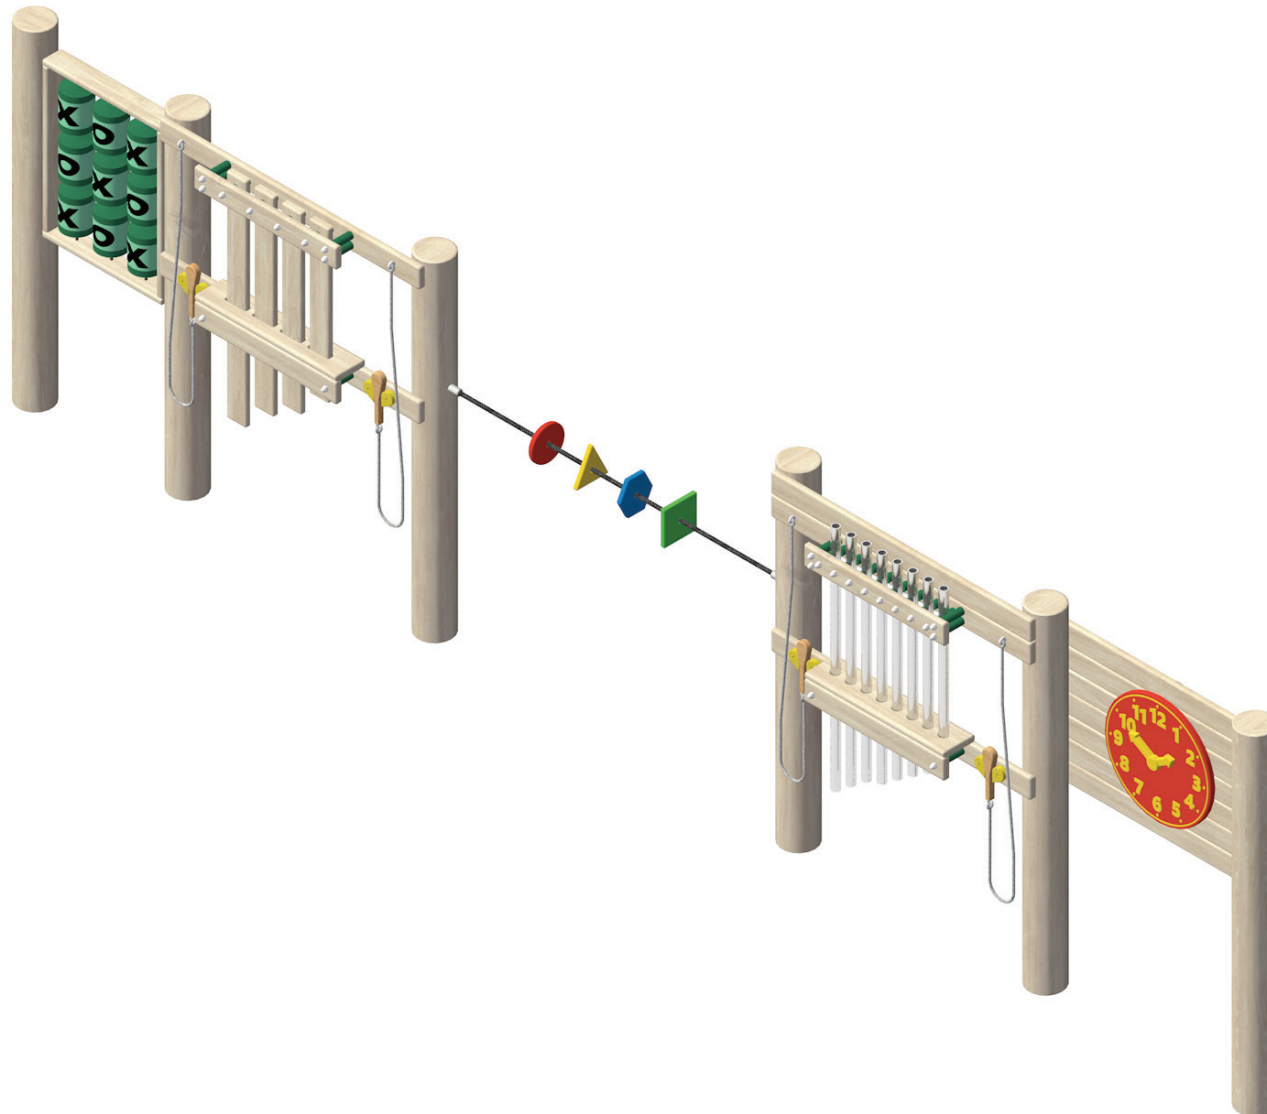

3d view 1

Robinia is Europe's most durable wood. As it is hardwood the resistance is compared to Teak and Iroko. Robinia is naturally durable up to 20 years and more (class 1: very durable according to EN 350-2).

MOTORIKO

Manufactured by ecoplay.eu