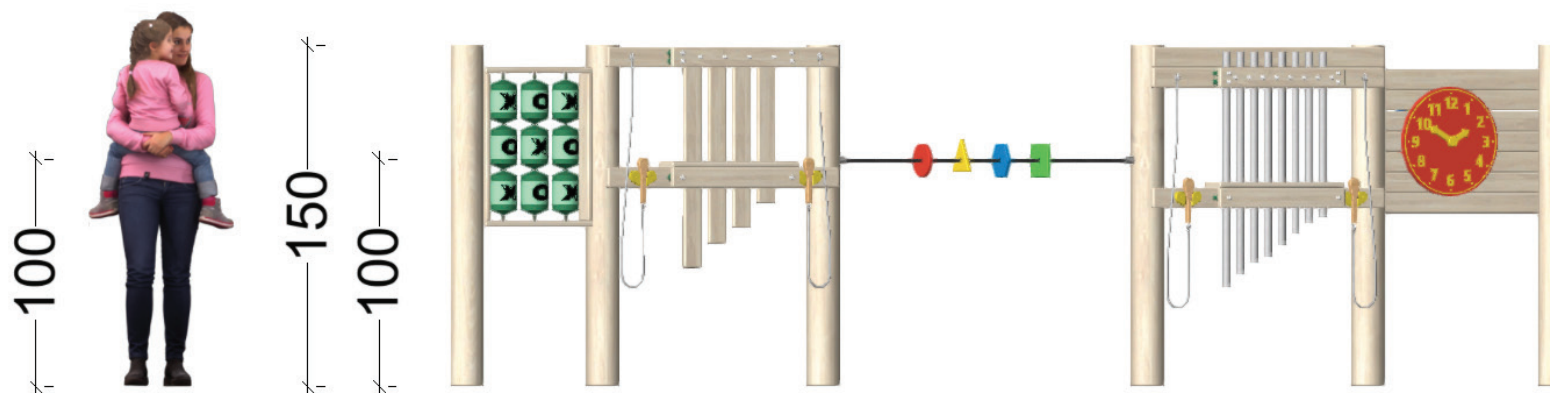

# MOTORIKO

Manufactured by ecoplay.eu

Fall height (cm): 0

Age group (years): from 5 to 8

Option: for age group from 3 to 5 years the play is 130 cm high and can be ordered under code 19104