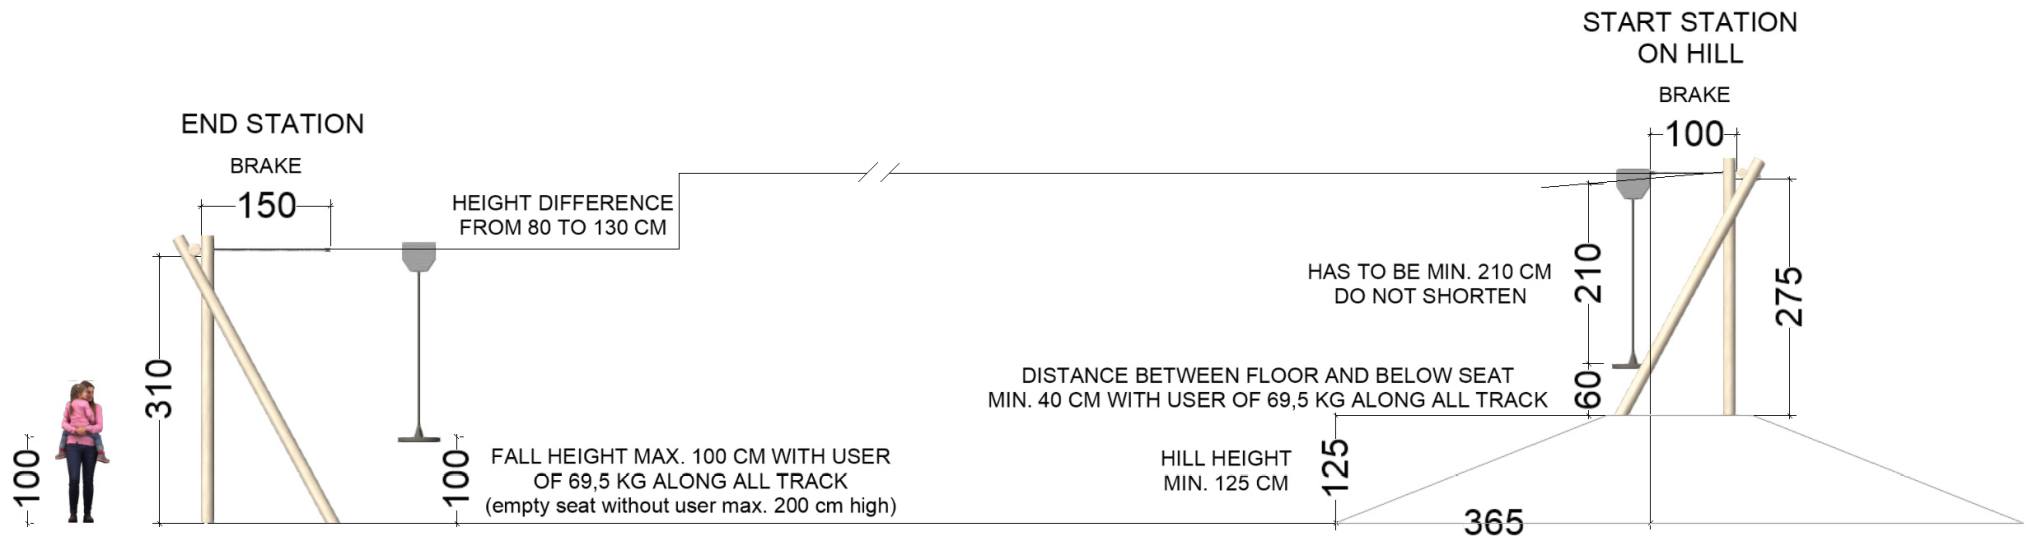

# MOTORIKO

Manufactured by [ecoplay.eu](http://ecoplay.eu)

Fall height (cm): 100  
Age group (years): 4+