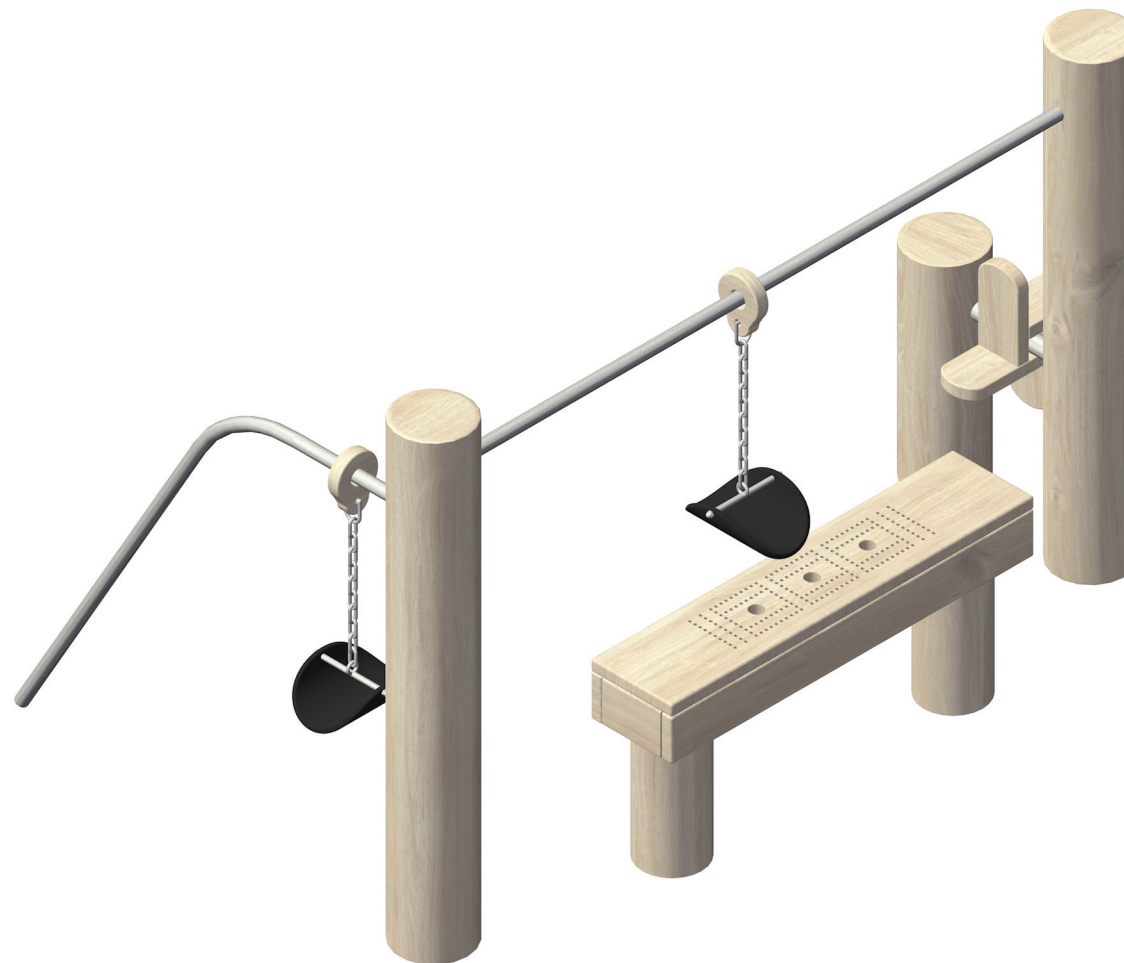

MOTORIKO

Manufactured by ecoplay.eu

3d view 1

Robinia is Europe's most durable wood. As it is hardwood the resistance is compared to Teak and Iroko. Robinia is naturally durable up to 20 years and more (class 1: very durable according to EN 350-2).

MOTORIKO

Manufactured by ecoplay.eu

Virtual reality detail 1

Ecoplays' own unique, innovative design, safety expertise, and traditional handcrafted procedures make Ecoplays' products attractive, durable, and safe. The equipment for children is produced according to EN 1176. The equipment for adults and teens is produced according to EN 16630.

MOTRIKO

Manufactured by ecoplay.eu

Groud view & heights

This product is organic and hand-made. As Robinia wood has a high content of natural preservatives there is no need to treat the wood with chemicals. Ecoplays' Robinia equipment is designed to offer a wide range of play/workout options and is hand-made by Ecoplays' experts.

MOTORIKO
Manufactured by ecoplay.eu

Fall height (cm): 0
Age group (years): 1+

Top view & dimensions

For maximum satisfaction, Ecoplay combines the best Robinia wood with stainless steel and polyethylene accessories. Ecoplays' Robinia playgrounds offer long durability that only requires little maintenance and will withstand many generations of children playing.