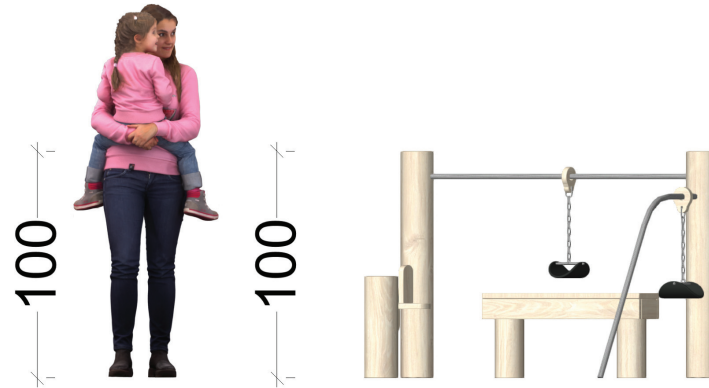

MOTRIKO

Manufactured by ecoplay.eu

Groud view & heights

This product is organic and hand-made. As Robinia wood has a high content of natural preservatives there is no need to treat the wood with chemicals. Ecoplays' Robinia equipment is designed to offer a wide range of play/workout options and is hand-made by Ecoplays' experts.

MOTORIKO
Manufactured by ecoplay.eu

Fall height (cm): 0
Age group (years): 1+

Top view & dimensions

For maximum satisfaction, Ecoplay combines the best Robinia wood with stainless steel and polyethylene accessories. Ecoplays' Robinia playgrounds offer long durability that only requires little maintenance and will withstand many generations of children playing.