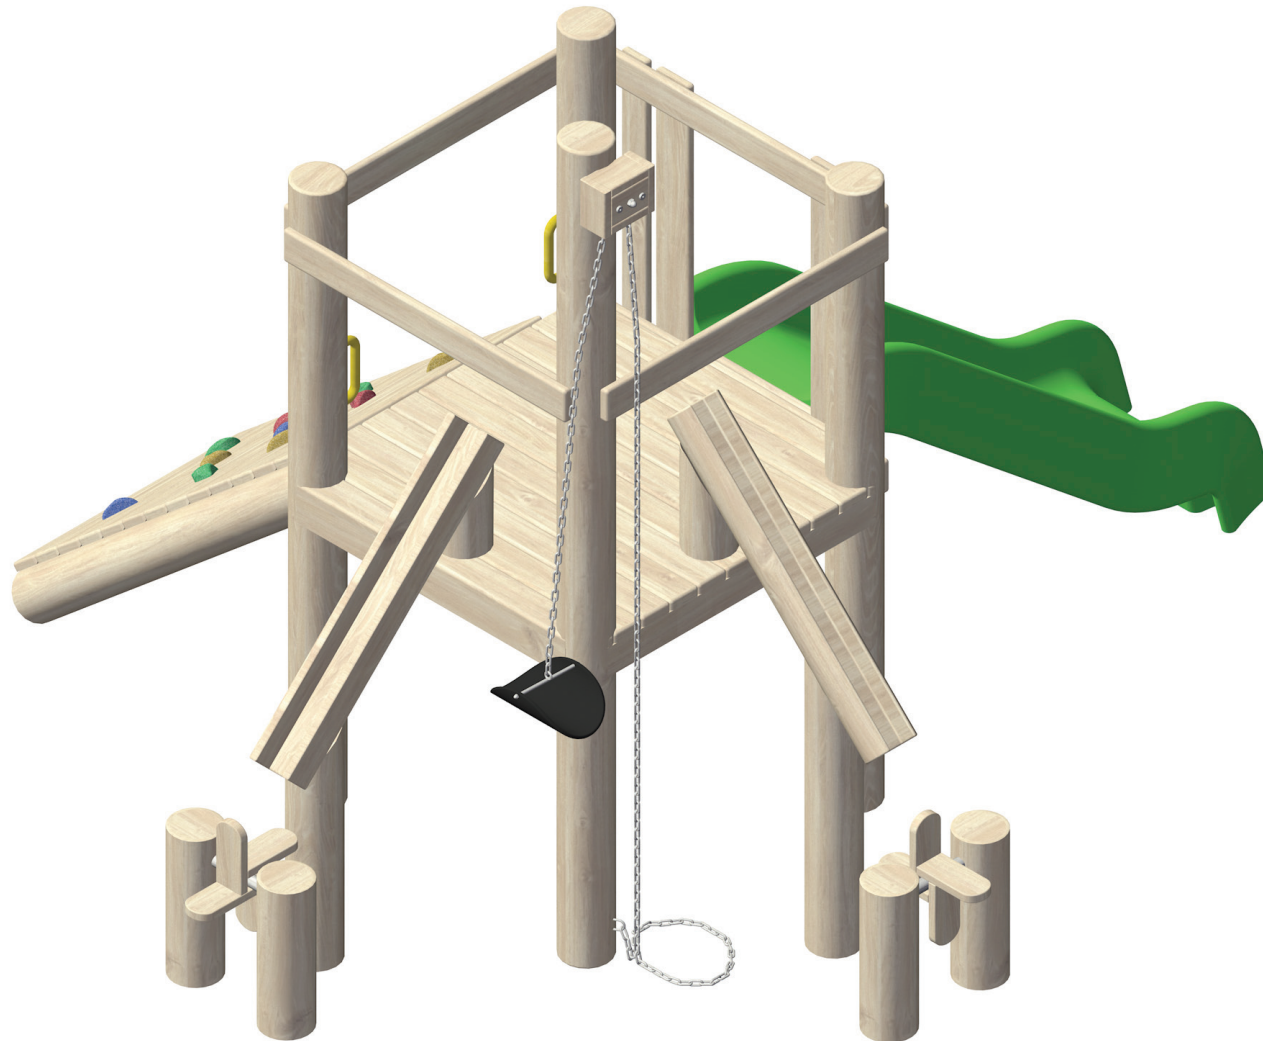

MOTRIKO

Manufactured by ecoplay.eu

3d view 2

This product is organic and hand-made. As Robinia wood has a high content of natural preservatives there is no need to treat the wood with chemicals. Ecoplays' Robinia equipment is designed to offer a wide range of play/workout options and is hand-made by Ecoplays' experts.

MOTORIKO

Manufactured by ecoplay.eu

Virtual reality detail 1

Ecoplays' own unique, innovative design, safety expertise, and traditional handcrafted procedures make Ecoplays' products attractive, durable, and safe. The equipment for children is produced according to EN 1176. The equipment for adults and teens is produced according to EN 16630.