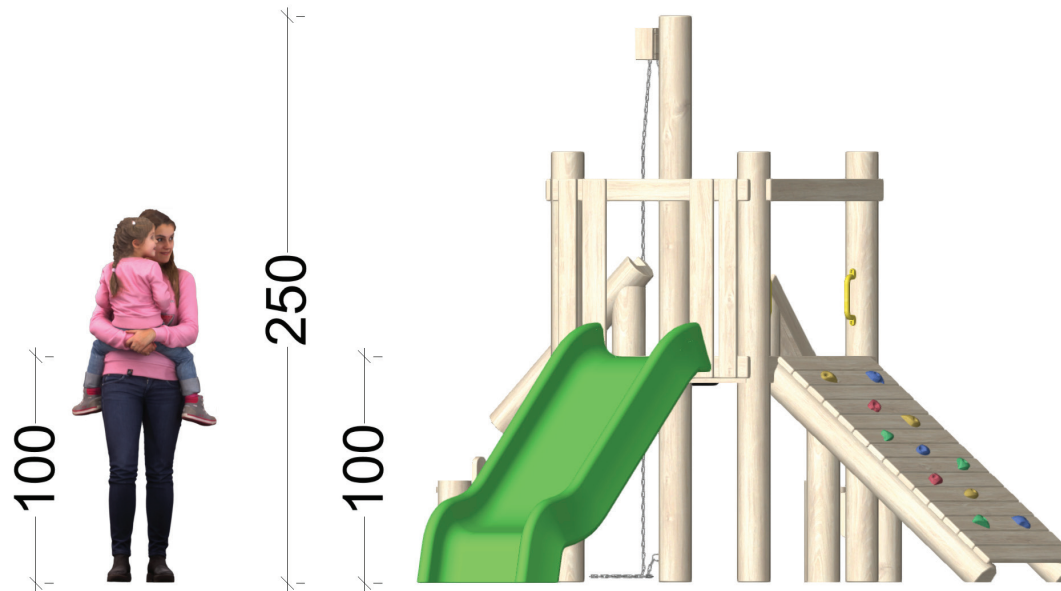

MOTORIKO
Manufactured by ecoplay.eu

Fall height (cm): 100
Age group (years): 1+,
with supervision and assistance

Top view & dimensions

A totally green production: the bark and the sapwood that is removed from the Robinia pillars is transported to a local factory that produces pellets for heating. The small parts of the pillars are cut into small pieces and transported to a local pizzeria that uses it for pizza fire.