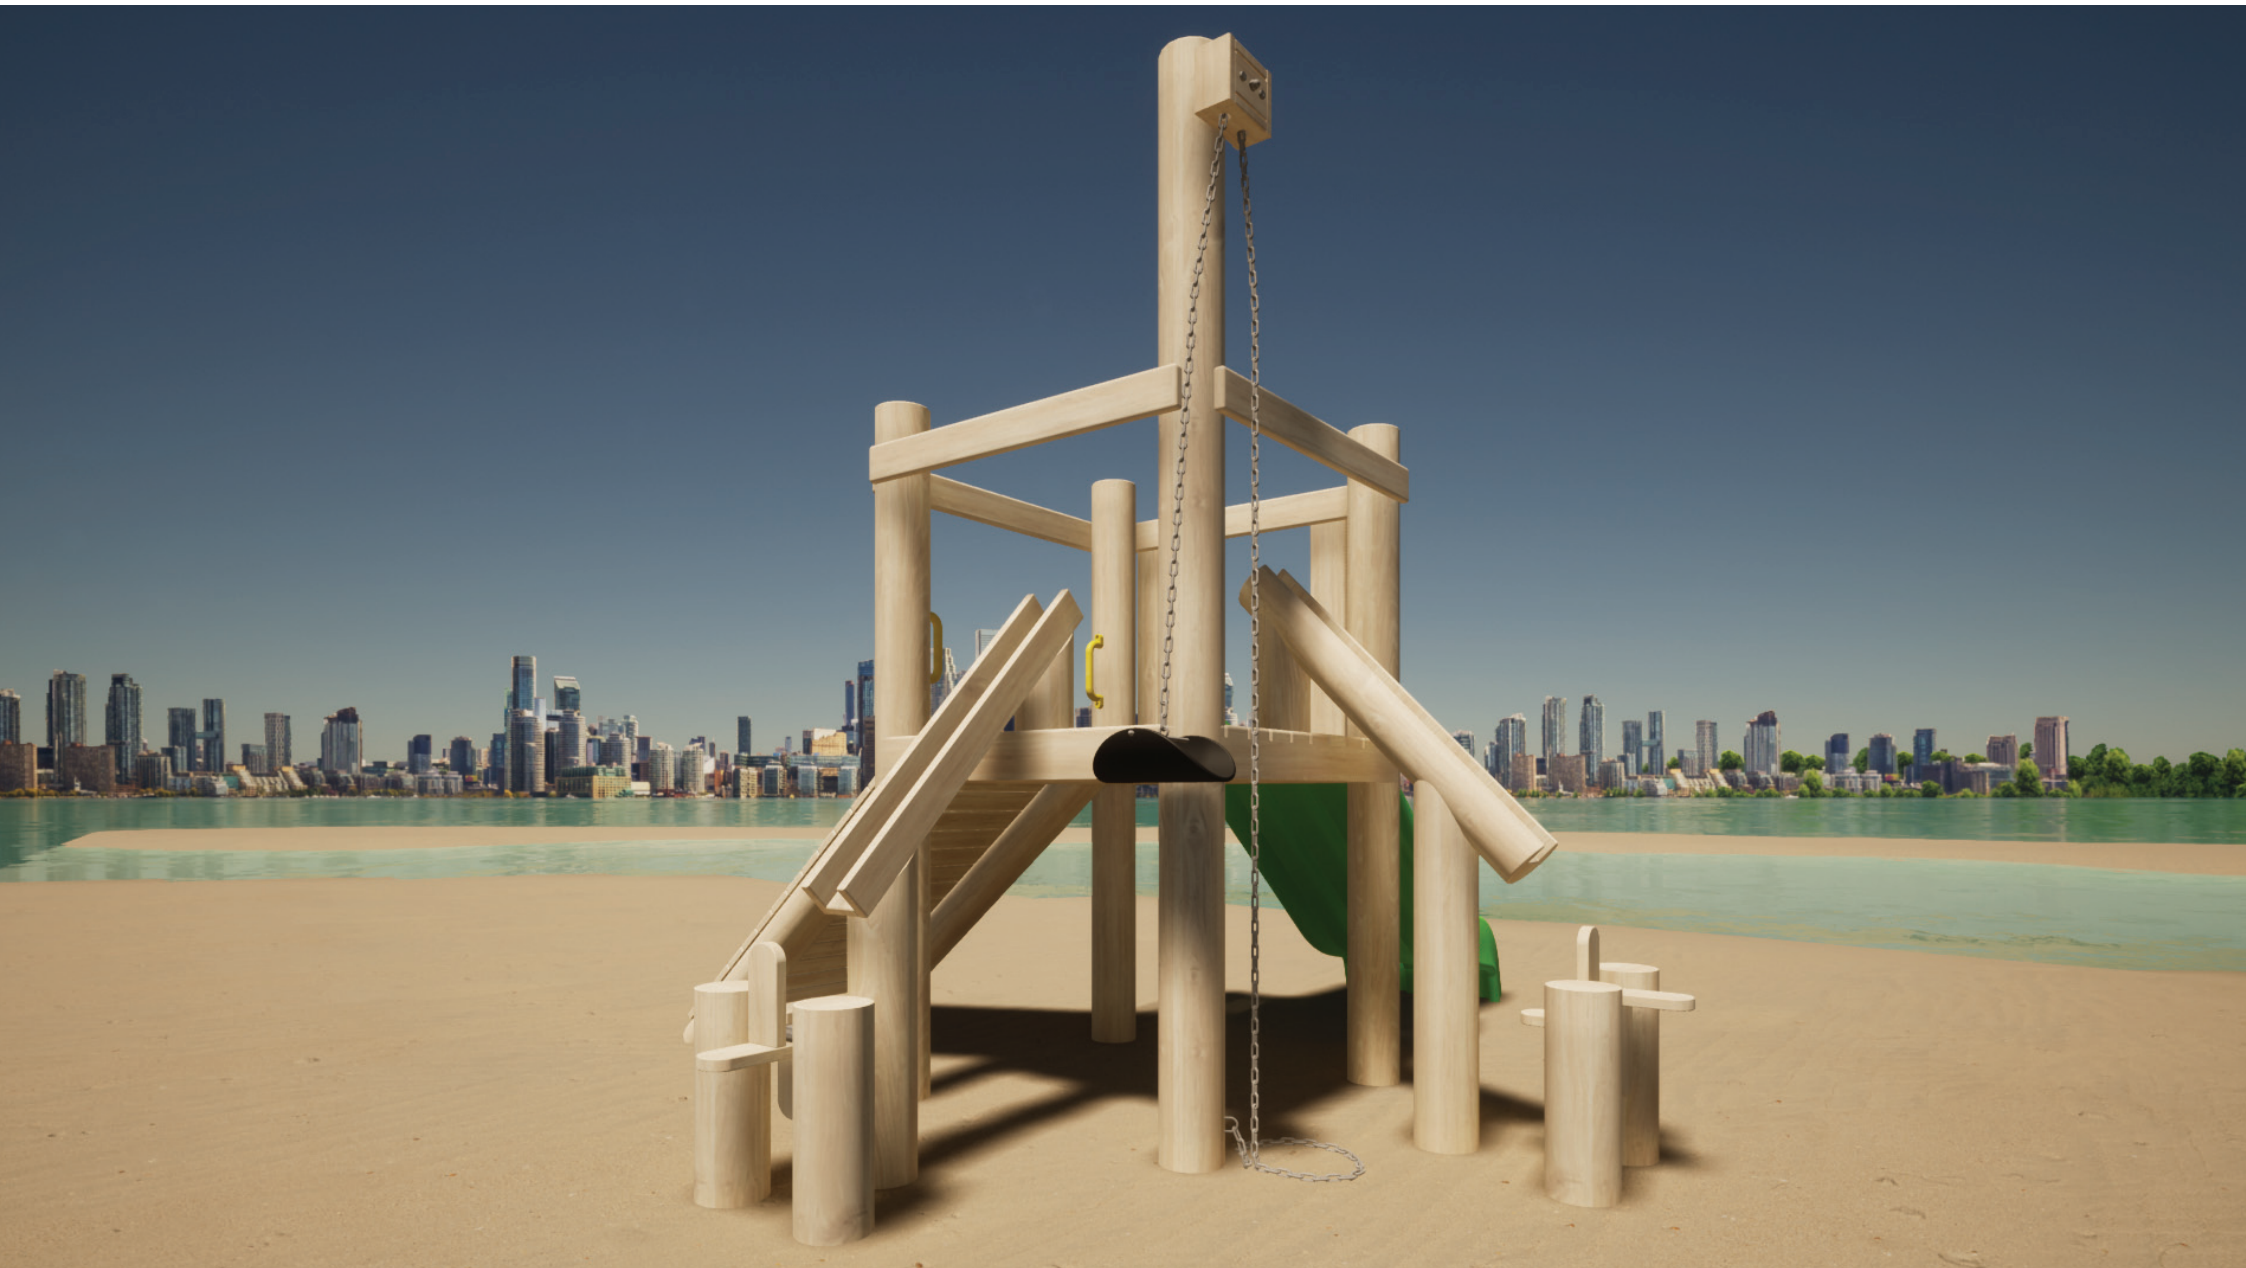

MOTORIKO

Manufactured by ecoplay.eu

3d view 1

Robinia is Europe's most durable wood. As it is hardwood the resistance is compared to Teak and Iroko. Robinia is naturally durable up to 20 years and more (class 1: very durable according to EN 350-2).

MOTRIKO

Manufactured by ecoplay.eu

3d view 2

This product is organic and hand-made. As Robinia wood has a high content of natural preservatives there is no need to treat the wood with chemicals. Ecoplays' Robinia equipment is designed to offer a wide range of play/workout options and is hand-made by Ecoplays' experts.

MOTORIKO
Manufactured by ecoplay.eu

Virtual reality detail 2

For maximum satisfaction, Ecoplay combines the best Robinia wood with stainless steel and polyethylene accessories. Ecoplays' Robinia playgrounds offer long durability that only requires little maintenance and will withstand many generations of children playing.

MOTORIKO
Manufactured by ecoplay.eu

Groud view & heights

Ecoplays' equipment has best quality slides that are produced in Germany and Italy.
Options for slides: - stainless steel slides or
- polyethylene slides in colors: green, blue, yellow, orange, red.