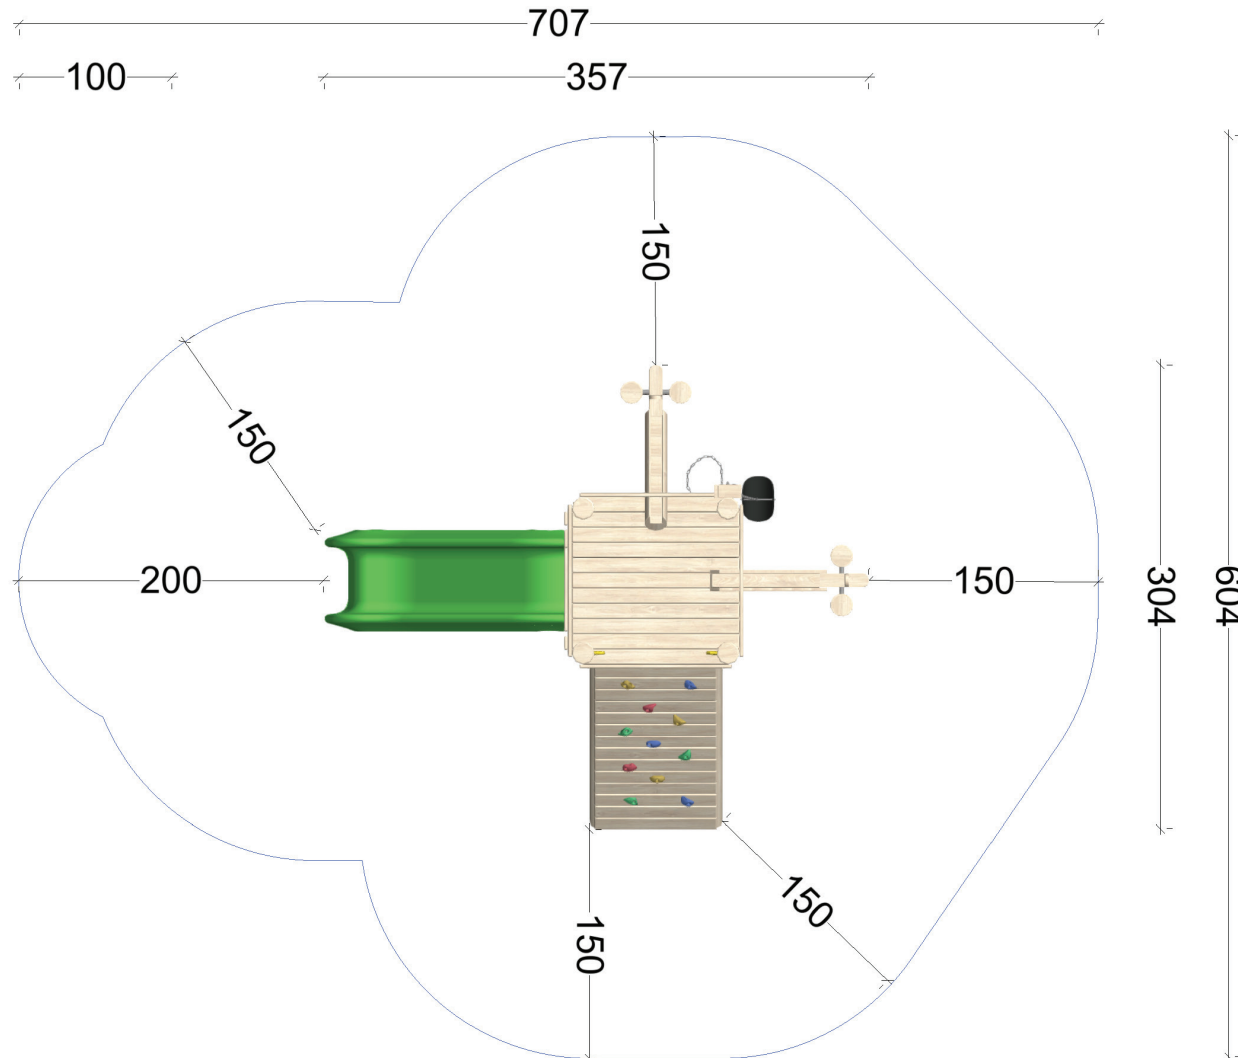

MOTORIKO
Manufactured by ecoplay.eu

Fall height (cm): 100
Age group (years): 1+,
with supervision and assistance

Top view & dimensions

A totally green production: the bark and the sapwood that is removed from the Robinia pillars is transported to a local factory that produces pellets for heating. The small parts of the pillars are cut into small pieces and transported to a local pizzeria that uses it for pizza fire.

MOTRIKO
Manufactured by ecoplay.eu

For stainless steel slides the safety area at the exit of the slide is around 50 cm longer.